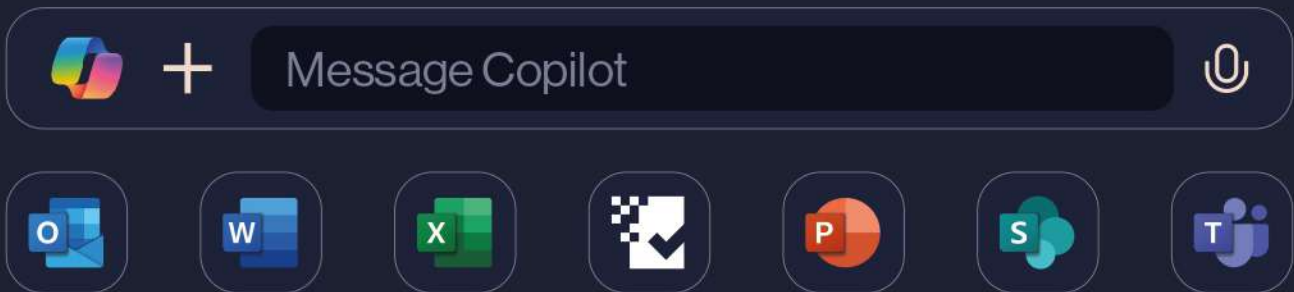

## How can AI help my business work smarter?

**Microsoft Copilot** automates tasks, generates insights and streamlines workflows - **right inside Microsoft 365.**

**Brought to you by RDS**  
your AI integration partner